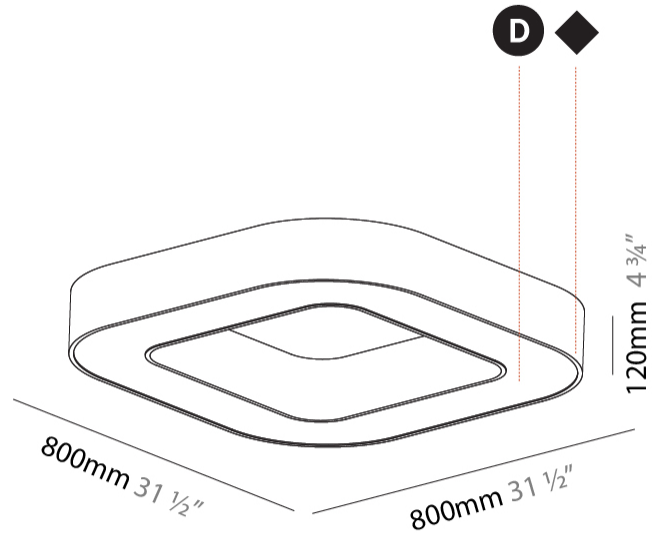

GENERAL

Series: Glorious
Subseries: Glorious Quantum
Brand: Prolicht
Division: Architectural
Mounting Type: Surface
Mounting Location: Ceiling
Subcategory: Ambient

PHYSICAL

Shape: Square
Length (mm): 800
Length (in): 31 1/2
Width (mm): 800
Width (in): 31 1/2
Height (mm): 120
Height (in): 4 3/4
Light Distribution: Direct
Weight (kg): 9.04
Weight (lbs): 19.92
Diffuser: PMMA - Opal or Micro-Prism
Fixture Finish: SSR / BKV / CWI / CRY / HAB / LAG / UFT / ITA / RUA / RUR / MIC / FTG / MYG / TWT / LOD / PUS / FRO / FUP / KIA / POP / BLS / SPG / MEY / GOH / GUM / CHC / COM / ABZ / JAG / OBR / MOS / ROR
Fixture Material: Aluminum

ELECTRICAL

Lamp Type: LED (Zhaga Standard)
Input Wattage (W): 40
Total Output Wattage (W): 32 / 25.6 (3500K)
Dimming: Non-Dimming / Phase Dimming (120Vac only) / 0-10V Dimming
Driver Included: Yes
Driver Location: Integrated
Driver Type: Constant Current - 120 / 277Vac
Driver Class: Class 2
Input Voltage (V): 120 - 277
Constant Current (MA): 350 / 800 (3500K)

LED

Color Temperature (°K): 3000 / 3500 / 4000
Max. Delivered Lumen (lm): 3690 / 3822 / 3900
CRI: >80 CRI
Efficiency (%): 65
Lamp Life (hrs): 50000

OPTICAL

RATINGS AND CERTIFICATIONS

Certified By: Certified for North American Standards
IP rating: IP20